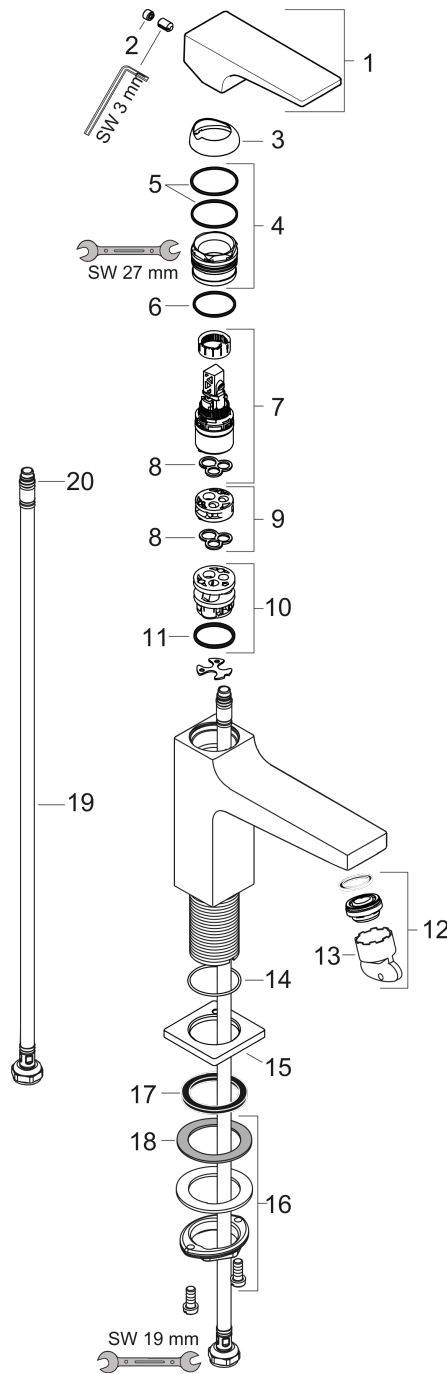

Metropol

Single lever basin mixer 100 with lever handle for hand washbasins with push-open waste set

Surfaces: Polished Gold Optic Article Number: 32500990

Description

product features

- consists of: single lever basin mixer, waste set
- ComfortZone 100
- projection 127 mm
- spray type: normal spray
- maximum flow rate at 3 bar: 5 l/min
- ceramic cartridge
- temperature limitation adjustable
- suitable for continuous flow water heaters
- push-open waste set G 1¼
- material waste set: metal
- connection type: G ¾ connections
- connection dimension: DN15

Technology

Design awards

Product image

Scale drawing

Flowchart

Metropol

Single lever basin mixer 100 with lever handle for hand washbasins with push-open waste set

Surfaces: Polished Gold Optic Article Number: 32500990

Exploded Drawing

Year of production: >07/19

Metropol

Single lever basin mixer 100 with lever handle for hand washbasins with push-open waste set

Surfaces: **Polished Gold Optic** Article Number: **32500990**

Spare part list

Year of production: >07/19

Pos.	Description	Article Number	Price	PU
1	handle	92995990	-	1
2	screw cover	95704000	-	1
3	flange	92625990	-	1
4	nut	92689000	-	1
5	O-ring 27x1,5	92527000	-	1
6	O-ring 25x1,5	98146000	-	1
7	cartridge, assy	97685000	-	1
8	seal	98865000	-	1
9	adapter for cartridge	92628000	-	1
10	adapter for cartridge	98866000	-	1
11	O-ring 23x2	98398000	-	1
12	aerator M24x1 (5 l/min)	92996000	-	1
13	service tool	95661000	-	1
14	O-ring 32x1,5	92936000	-	1
15	escutcheon	93048990	-	1
16	fixing set (Ø 32)	13961000	-	1
17	flat seal	98749000	-	1
18	lever collar	97548000	-	1
19	connection hose 450 mm M8x0,75 G3/8	97206000	-	1
20	O-ring 6,6x1,6	93019000	-	1
a	push-open waste set	50100990	-	1
b	fixation extension 35 mm	13898000	-	1