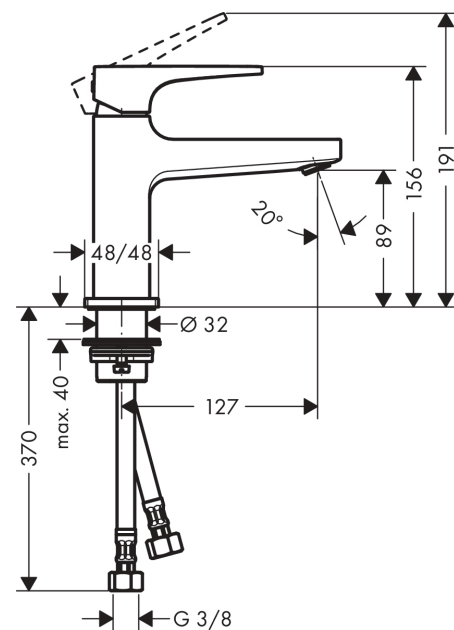

Metropol

Single lever basin mixer 100 with lever handle for hand washbasins with push-open waste set

Surfaces: Polished Gold Optic Article Number: 32500990

Description

product features

- consists of: single lever basin mixer, waste set
- ComfortZone 100
- projection 127 mm
- spray type: normal spray
- maximum flow rate at 3 bar: 5 l/min
- ceramic cartridge
- temperature limitation adjustable
- suitable for continuous flow water heaters
- push-open waste set G 1¼
- material waste set: metal
- connection type: G ¾ connections
- connection dimension: DN15

Technology

Design awards

Product image

Scale drawing

Flowchart

Metropol

Single lever basin mixer 100 with lever handle for hand washbasins with push-open waste set

Surfaces: Polished Gold Optic Article Number: 32500990

Exploded Drawing

Year of production: >07/19

Metropol

Single lever basin mixer 100 with lever handle for hand washbasins with push-open waste set

Surfaces: **Polished Gold Optic** Article Number: **32500990**

Spare part list

Year of production: >07/19

Pos.	Description	Article Number	Price	PU
1	handle	92995990	-	1
2	screw cover	95704000	-	1
3	flange	92625990	-	1
4	nut	92689000	-	1
5	O-ring 27x1,5	92527000	-	1
6	O-ring 25x1,5	98146000	-	1
7	cartridge, assy	97685000	-	1
8	seal	98865000	-	1
9	adapter for cartridge	92628000	-	1
10	adapter for cartridge	98866000	-	1
11	O-ring 23x2	98398000	-	1
12	aerator M24x1 (5 l/min)	92996000	-	1
13	service tool	95661000	-	1
14	O-ring 32x1,5	92936000	-	1
15	escutcheon	93048990	-	1
16	fixing set (Ø 32)	13961000	-	1
17	flat seal	98749000	-	1
18	lever collar	97548000	-	1
19	connection hose 450 mm M8x0,75 G3/8	97206000	-	1
20	O-ring 6,6x1,6	93019000	-	1
a	push-open waste set	50100990	-	1
b	fixation extension 35 mm	13898000	-	1