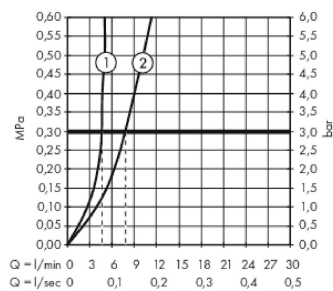

Metropol

Single lever basin mixer 100 with lever handle for hand washbasins with push-open waste set

Surfaces: Polished Gold Optic Article Number: 32500990

Description

product features

- consists of: single lever basin mixer, waste set
- ComfortZone 100
- projection 127 mm
- spray type: normal spray
- maximum flow rate at 3 bar: 5 l/min
- ceramic cartridge
- temperature limitation adjustable
- suitable for continuous flow water heaters
- push-open waste set G 1¼
- material waste set: metal
- connection type: G ¾ connections
- connection dimension: DN15

Technology

Design awards

Product image

Scale drawing

Flowchart

Metropol

Single lever basin mixer 100 with lever handle for hand washbasins with push-open waste set

Surfaces: Polished Gold Optic Article Number: 32500990